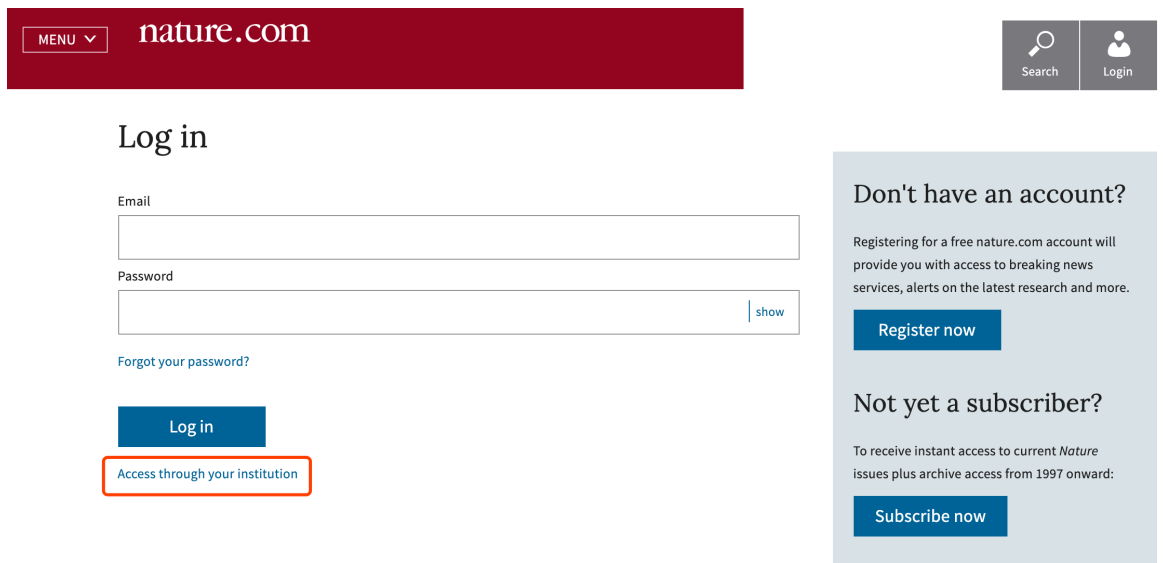

在校外不通过 VPN 访问 Nature 教程（1.0 版）

- 1、在浏览器中输入 Nature 网址：<https://www.nature.com/>
- 2、点击右上角“Login”

- 3、选择“Access through your institution”

4、 输入学校英文名称 “Nanjing Agriculture University”

natureresearch

Access through your institution

Find your university or organisation using the tool below, so we can forward you to the correct login page.

Examples: Science Institute, University College London

hanjing [Find your institution](#)

Nanjing Agriculture University